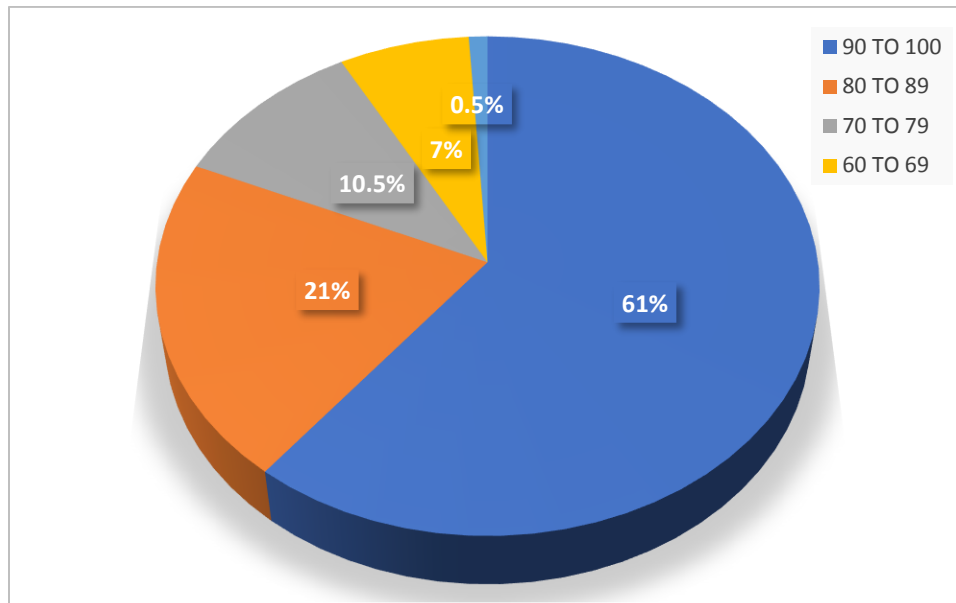

AISSE 2019 RESULT ANALYSIS.

TOTAL STRENGTH – 173

RANGE	NO OF STUDENTS	PERCENTAGE
90 TO 100	106	61%
80 TO 89	36	21%
70 TO 79	18	10.5%
60 TO 69	12	7%
50 TO 59	1	0.5%

TOPPER

SHREENIDHI RAMASWAMY

OVERALL AGGREGATE: 98.5%

ENGLISH - 99

HINDI - 99

MATHEMATICS 99

SCIENCE - 99

SOCIAL SCIENCE 95

F I T - 100

SUBJECT TOPPERS

SUBJECT	NAME OF THE STUDENT	MARKS
ENGLISH	KAUSHIKI RAVI	100
MATHEMATICS	ADITYA MALLICK	100
	ALPANA MOHAPATRA	
	KARTHEEK SRIRAM TAMMANA	
SCIENCE	ARJUN SAIKUMAR SIMHA	100
HINDI	VEDIKA AGARWAL	100
FRENCH	AISHWARYA DAGA	100
TELUGU	SHREYA THOTA	97
SOCIAL SCIENCE	TANYA AGARWAL	98
	ARNAV AGARWAL	
	OM CHOUDHARY	
	SHREEYA SAAYE NALLBOINA	
	ANANYA JALAN	
	PRIYANKA VENKATA SAMAVEDAM	
FOUNDATION OF INFORMATION TECHNOLOGY	SHREENIDHI RAMASWAMY	100
	AHANA JAIN	
	SHREYA THOTA	
	ADHYA GUNITA PREETAM	