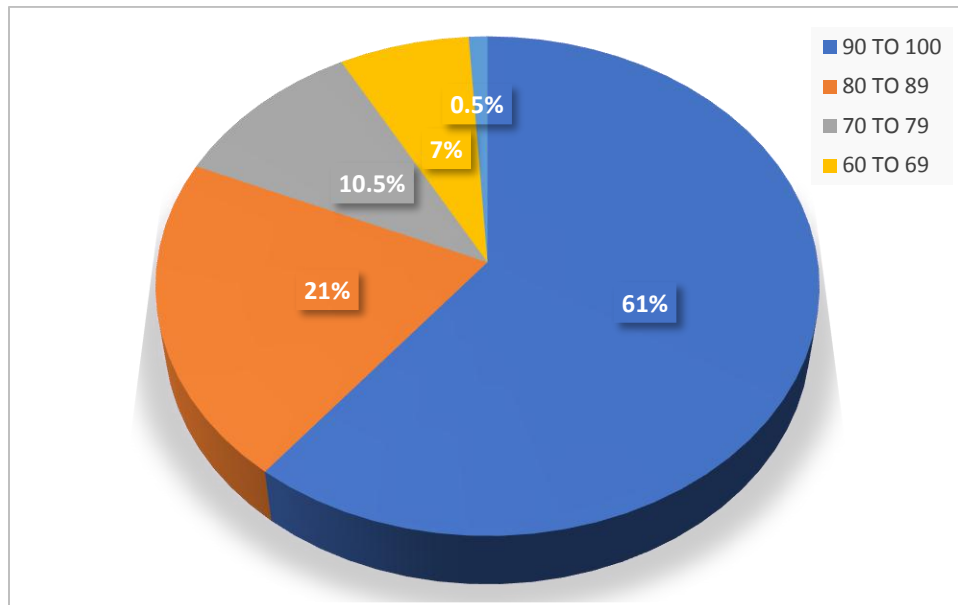

AISSE 2019 RESULT ANALYSIS.

TOTAL STRENGTH – 173

RANGE	NO OF STUDENTS	PERCENTAGE
90 TO 100	106	61%
80 TO 89	36	21%
70 TO 79	18	10.5%
60 TO 69	12	7%
50 TO 59	1	0.5%

TOPPER

SHREENIDHI RAMASWAMY

OVERALL AGGREGATE: 98.5%